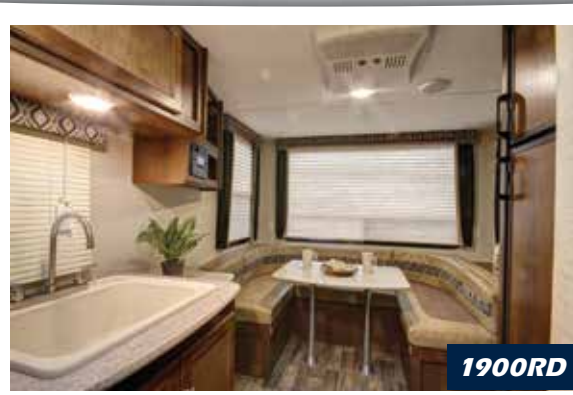

A NEW ERA IN ULTRA LITES **INTRODUCING**
BULLET

CROSSFIRE
 by Keystone

MODEL	SHIPPING WEIGHT	CARRYING CAPACITY	HITCH	LENGTH*	HEIGHT	FRESH WATER	WASTE WATER	GRAY WATER	LPG	AWNING
1800RB	3320	1080	440	21' 6"	10' 6"	43	30	30	40	12'
1900RD	3335	1365	515	22' 1"	10' 6"	43	30	30	40	10'
2070BH	3765	1635	420	23' 10"	10' 2"	43	30	30	40	14'

EXTERIOR FEATURES

- Wide Stance E-Z Lube Axles
- Dual Propane Tanks with Cover
- Front Diamond Plate
- In Frame Dual Battery Rack
- Pass Thru Storage with LED Lighting

- LP Quick Connect
- Amber Patio Light
- Spare Tire
- Extended 4" Down Spouts
- Black E-Coated Steel Wheels

CROSSFIRE PACKAGE

- 13.5 BTU A/C
- CD/DVD/AM/FM Bluetooth Stereo with Aux and I-Pod Hookup
- Microwave
- 6 cu./ft. Double Door Refrigerator
- 3 Burner High Output Range
- 9" Deep Oversized Single Basin Sink with High Rise Faucet
- Glazed Hardwood Cabinet Doors
- Foot Flush Toilet
- Tub Surround with Shelves
- Full Extension Drawer Glides
- Two 20 lb. LP Tanks
- 6 Gallon Gas/Electric DSI Water Heater with quick recovery
- Radius Entry Door with Gas Strut
- Outside Speakers