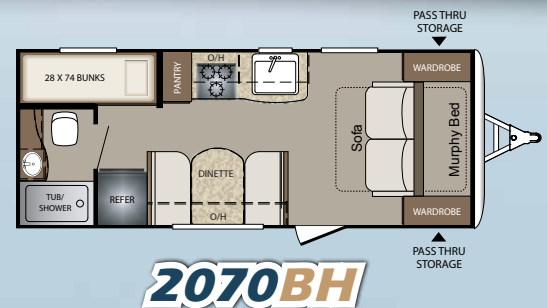

A NEW ERA IN ULTRA LITES **INTRODUCING**
BULLET

CROSSFIRE
 by Keystone

MODEL	SHIPPING WEIGHT	CARRYING CAPACITY	HITCH	LENGTH*	HEIGHT	FRESH WATER	WASTE WATER	GRAY WATER	LPG	AWNING
1800RB	3320	1080	440	21' 6"	10' 6"	43	30	30	40	12'
1900RD	3335	1365	515	22' 1"	10' 6"	43	30	30	40	10'
2070BH	3765	1635	420	23' 10"	10' 2"	43	30	30	40	14'

CROSSFIRE PACKAGE

- 13.5 BTU A/C
- CD/DVD/AM/FM Bluetooth Stereo with Aux and I-Pod Hookup
- Microwave
- 6 cu./ft. Double Door Refrigerator
- 3 Burner High Output Range
- 9" Deep Oversized Single Basin Sink with High Rise Faucet
- Glazed Hardwood Cabinet Doors
- Foot Flush Toilet
- Tub Surround with Shelves
- Full Extension Drawer Glides
- Two 20 lb. LP Tanks
- 6 Gallon Gas/Electric DSI Water Heater with quick recovery
- Radius Entry Door with Gas Strut
- Outside Speakers