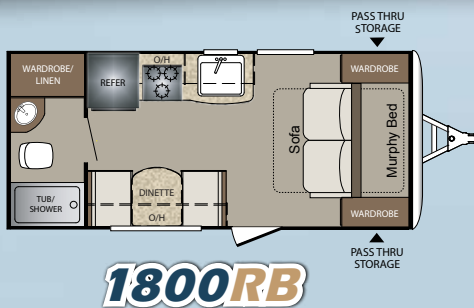

A NEW ERA IN ULTRA LITES **INTRODUCING**
BULLET

CROSSFIRE
 by Keystone

MODEL	SHIPPING WEIGHT	CARRYING CAPACITY	HITCH	LENGTH*	HEIGHT	FRESH WATER	WASTE WATER	GRAY WATER	LPG	AWNING
1800RB	3320	1080	440	21' 6"	10' 6"	43	30	30	40	12'
1900RD	3335	1365	515	22' 1"	10' 6"	43	30	30	40	10'
2070BH	3765	1635	420	23' 10"	10' 2"	43	30	30	40	14'

CROSSFIRE PACKAGE

- 13.5 BTU A/C
- CD/DVD/AM/FM Bluetooth Stereo with Aux and I-Pod Hookup
- Microwave
- 6 cu./ft. Double Door Refrigerator
- 3 Burner High Output Range
- 9" Deep Oversized Single Basin Sink with High Rise Faucet
- Glazed Hardwood Cabinet Doors
- Foot Flush Toilet
- Tub Surround with Shelves
- Full Extension Drawer Glides
- Two 20 lb. LP Tanks
- 6 Gallon Gas/Electric DSI Water Heater with quick recovery
- Radius Entry Door with Gas Strut
- Outside Speakers