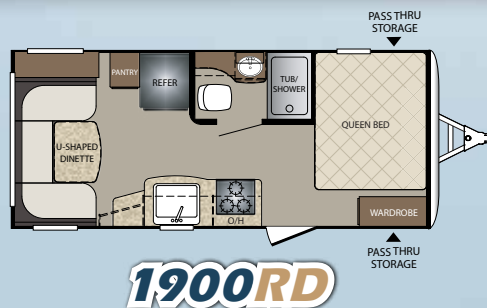

A NEW ERA IN ULTRA LITES **INTRODUCING**
BULLET

CROSSFIRE
 by Keystone

MODEL	SHIPPING WEIGHT	CARRYING CAPACITY	HITCH	LENGTH*	HEIGHT	FRESH WATER	WASTE WATER	GRAY WATER	LPG	AWNING
1800RB	3320	1080	440	21' 6"	10' 6"	43	30	30	40	12'
1900RD	3335	1365	515	22' 1"	10' 6"	43	30	30	40	10'
2070BH	3765	1635	420	23' 10"	10' 2"	43	30	30	40	14'

CROSSFIRE PACKAGE

- 13.5 BTU A/C
- CD/DVD/AM/FM Bluetooth Stereo with Aux and I-Pod Hookup
- Microwave
- 6 cu./ft. Double Door Refrigerator
- 3 Burner High Output Range
- 9" Deep Oversized Single Basin Sink with High Rise Faucet
- Glazed Hardwood Cabinet Doors
- Foot Flush Toilet
- Tub Surround with Shelves
- Full Extension Drawer Glides
- Two 20 lb. LP Tanks
- 6 Gallon Gas/Electric DSI Water Heater with quick recovery
- Radius Entry Door with Gas Strut
- Outside Speakers